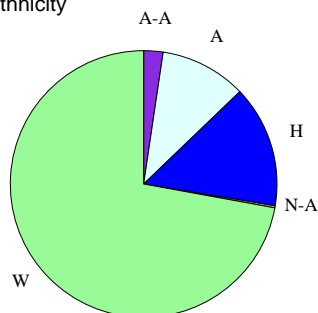

Adequate Yearly Progress per NCLB
n/a n/a Not rated - new campus

Student Profile

Enrollment 811
Gender
Female 49.1%
Male 50.9%

Race/Ethnicity

Afric.-Amer. (A-A)	2.3%
Asian (A)	10.5%
Hispanic (H)	14.8%
Nat. Amer. (N-A)	0.2%
White (W)	72.1%