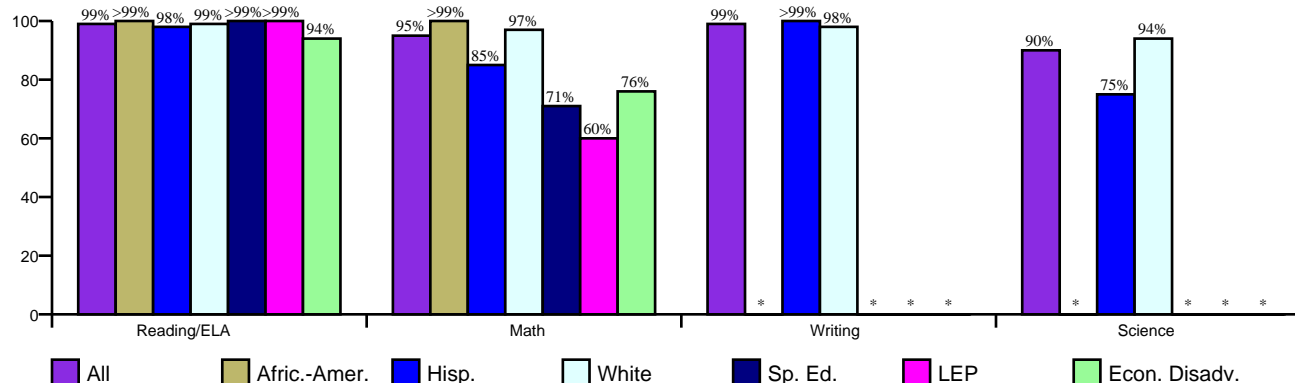

Percent of Students Passing TAKS, Spring 2007

Percent of Students Commended on TAKS

	Reading/ELA	Math	Writing	Science
All	60%	50%	49%	39%
Afric.-Amer.	>99%	40%	*	*
Hisp.	40%	33%	42%	17%
White	64%	52%	52%	40%
Sp. Ed.	27%	7%	*	*
LEP	40%	40%	*	*
Econ. Disadv.	35%	35%	*	*

Student Behaviors

Attendance Rate 96.8%
Disciplinary Placement n/a
Retention Rates n/a

Teacher & Staff Profile

Gender		Race/Ethnicity	
Female	96.9%	African-American	0.0%
Male	3.1%	Asian	0.0%
		Hispanic	10.8%
		Native American	0.0%
		White	89.2%
Average Years of Teaching Experience	12		
Highly Qualified	100.0%		
% Classes Taught by Highly Qualified	n/a		

Gold Performance Acknowledgements Legend

- ☆: Commended Performance: Reading/ELA
- ☆: Commended Performance: Mathematics
- ☆: Commended Performance: Writing
- ☆: Commended Performance: Science