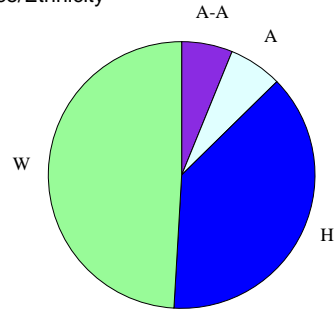

Gold Performance Acknowledgements
★ ★ ★ ★

Student Profile

Enrollment 648
Gender
Female 45.1%
Male 54.9%

Race/Ethnicity

African-American (A-A) 6.2%
Asian (A) 6.5%
Hispanic (H) 38.3%
Nat. Amer. (N-A) 0.0%
White (W) 49.1%