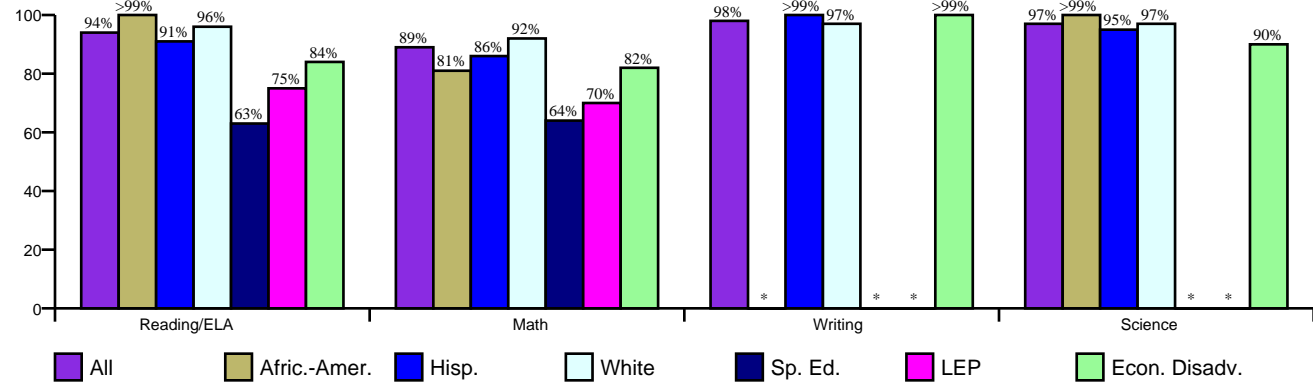

Percent of Students Passing TAKS, Spring 2007

Percent of Students Commended on TAKS

	Reading/ELA	Math	Writing	Science
All	44%	52%	60%	55%
African-American	47%	38%	*	57%
Hispanic	38%	47%	59%	32%
White	49%	56%	69%	65%
Sp. Ed.	13%	18%	*	*
LEP	25%	50%	*	*
Econ. Disadv.	38%	41%	58%	40%

Student Behaviors

Attendance Rate 96.6%
Disciplinary Placement 0.2%
Retention Rates
Kindergarten 2.5%
1st Grade 3.8%
2nd Grade 0.0%
3rd Grade 1.4%
4th Grade 0.0%
5th Grade 0.0%
6th Grade 0.0%

Teacher & Staff Profile

Gender
Female 96.5%
Male 3.5%
Race/Ethnicity
African-American 1.8%
Asian 1.8%
Hispanic 19.3%
Native American 0.0%
White 77.2%
Average Years of Teaching Experience 13
Highly Qualified 100.0%
% Classes Taught by Highly Qualified n/a

Gold Performance Acknowledgements Legend

★ : Commended Performance: Reading/ELA
★ : Commended Performance: Mathematics
★ : Commended Performance: Writing
★ : Commended Performance: Science