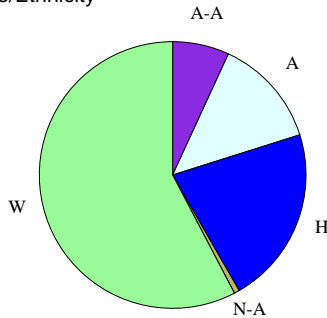

Gold Performance Acknowledgements
★ ★ ★

Student Profile

Enrollment 626
Gender
Female 50.2%
Male 49.8%

Race/Ethnicity

African-American (A-A) 6.9%
Asian (A) 13.3%
Hispanic (H) 21.6%
Nat. Amer. (N-A) 0.6%
White (W) 57.7%