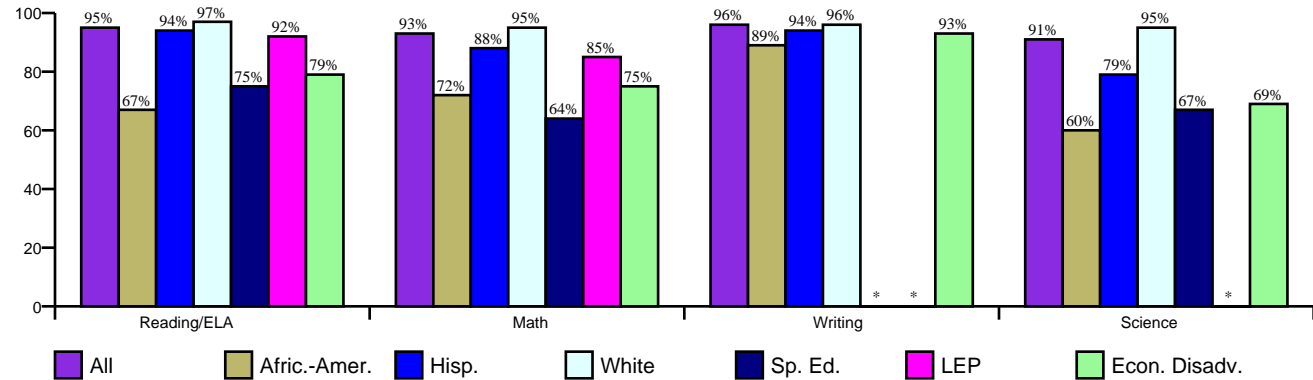

Percent of Students Passing TAKS, Spring 2007

Percent of Students Commended on TAKS

	Reading/ELA	Math	Writing	Science
All	50%	49%	35%	42%
African-American	11%	11%	22%	<1%
Hispanic	33%	31%	6%	7%
White	58%	58%	46%	54%
Sp. Ed.	<1%	9%	*	17%
LEP	38%	31%	*	*
Econ. Disadv.	28%	11%	7%	6%

Student Behaviors

Attendance Rate 96.2%
Disciplinary Placement n/a
Retention Rates
Kindergarten 0.0%
1st Grade 5.3%
2nd Grade 3.8%
3rd Grade 0.0%
4th Grade 0.0%
5th Grade 0.0%
6th Grade 0.0%

Teacher & Staff Profile

Gender
Female 94.5%
Male 5.5%
Race/Ethnicity
African-American 3.6%
Asian 1.8%
Hispanic 5.5%
Native American 0.0%
White 89.1%
Average Years of Teaching Experience 12
Highly Qualified 100.0%
% Classes Taught by Highly Qualified n/a

Gold Performance Acknowledgements Legend

★: Commended Performance: Reading/ELA
★: Commended Performance: Writing
★: Commended Performance: Science