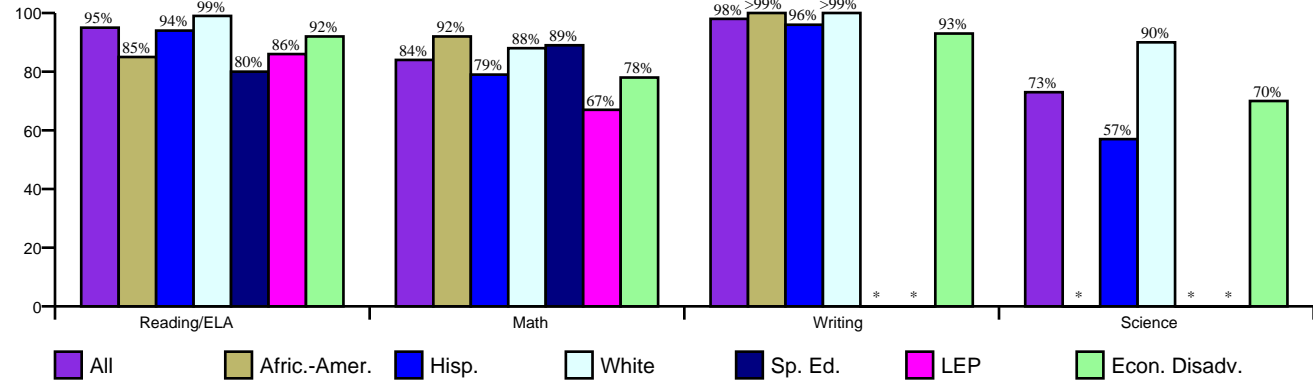

Percent of Students Passing TAKS, Spring 2007

Percent of Students Commended on TAKS

	Reading/ELA	Math	Writing	Science
All	37%	33%	41%	27%
Afric.-Amer.	23%	42%	57%	*
Hisp.	29%	24%	22%	13%
White	51%	44%	60%	43%
Sp. Ed.	40%	22%	*	*
LEP	14%	7%	*	*
Econ. Disadv.	22%	23%	27%	15%

Student Behaviors

Attendance Rate 95.9%
Disciplinary Placement n/a
Retention Rates
Kindergarten 7.4%
1st Grade 1.0%
2nd Grade 0.0%
3rd Grade 0.0%
4th Grade 0.0%
5th Grade 0.0%
6th Grade 0.0%

Teacher & Staff Profile

Gender
Female 96.3%
Male 3.7%
Race/Ethnicity
African-American 1.9%
Asian 1.9%
Hispanic 29.6%
Native American 0.0%
White 66.7%
Average Years of Teaching Experience 15
Highly Qualified 100.0%
% Classes Taught by Highly Qualified n/a

Gold Performance Acknowledgements Legend

☆: Commended Performance: Writing