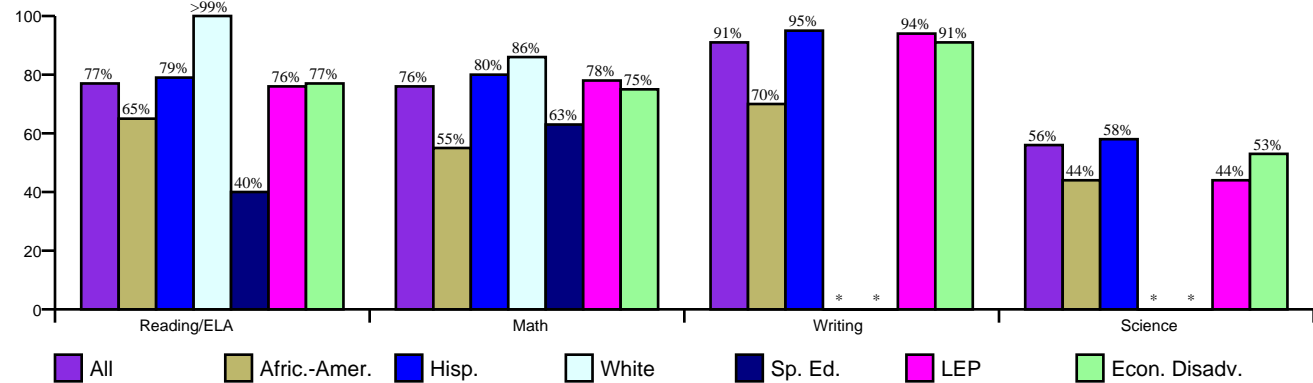

Percent of Students Passing TAKS, Spring 2007

Percent of Students Commended on TAKS

	Reading/ELA	Math	Writing	Science
All	14%	18%	34%	13%
Afric.-Amer.	8%	12%	30%	13%
Hisp.	13%	20%	34%	11%
White	43%	7%	*	*
Sp. Ed.	<1%	<1%	*	*
LEP	9%	17%	35%	6%
Econ. Disadv.	13%	17%	34%	12%

Student Behaviors

Attendance Rate 95.9%
Disciplinary Placement 0.5%
Retention Rates
Kindergarten 1.6%
1st Grade 2.9%
2nd Grade 4.4%
3rd Grade 3.5%
4th Grade 0.0%
5th Grade 0.0%
6th Grade 0.0%

Teacher & Staff Profile

Gender
Female 91.2%
Male 8.8%
Race/Ethnicity
African-American 1.8%
Asian 3.5%
Hispanic 57.9%
Native American 0.0%
White 36.8%
Average Years of Teaching Experience 10
Highly Qualified 100.0%
% Classes Taught by Highly Qualified n/a

Gold Performance Acknowledgements Legend

☆: Commended Performance: Writing