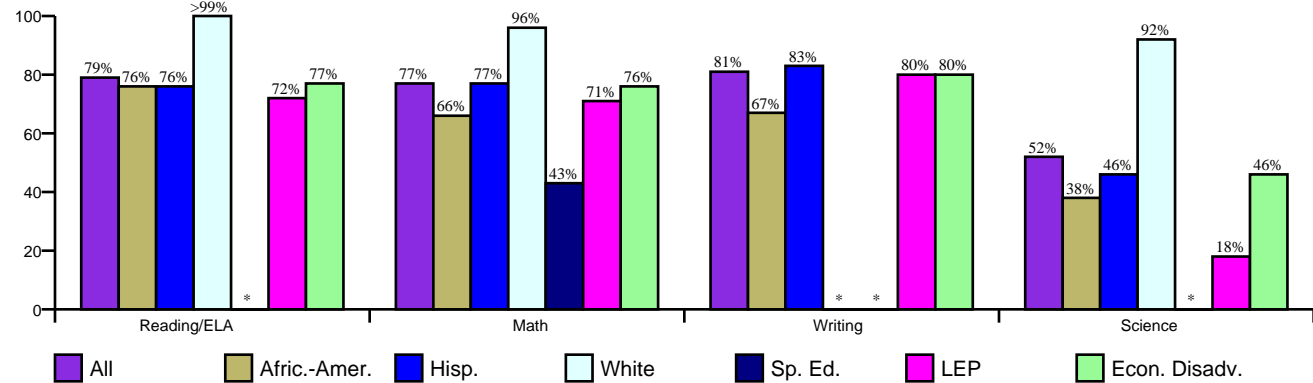

Percent of Students Passing TAKS, Spring 2007

Percent of Students Commended on TAKS

	Reading/ELA	Math	Writing	Science
All	17%	28%	14%	18%
Afric.-Amer.	16%	20%	<1%	15%
Hisp.	14%	27%	17%	14%
White	32%	46%	*	38%
Sp. Ed.	*	29%	*	*
LEP	11%	22%	17%	<1%
Econ. Disadv.	15%	26%	14%	15%

Student Behaviors

Attendance Rate 96.6%
Disciplinary Placement n/a
Retention Rates
Kindergarten 0.7%
1st Grade 4.5%
2nd Grade 0.0%
3rd Grade 0.0%
4th Grade 0.9%
5th Grade 2.8%
6th Grade 0.0%

Teacher & Staff Profile

Gender
Female 85.5%
Male 14.5%

Race/Ethnicity
African-American 7.2%
Asian 1.4%
Hispanic 46.4%
Native American 0.0%
White 44.9%

Average Years of Teaching Experience 11
Highly Qualified 100.0%
% Classes Taught by Highly Qualified n/a

Gold Performance Acknowledgements Legend

☆: Comparable Improvement: Reading/ELA