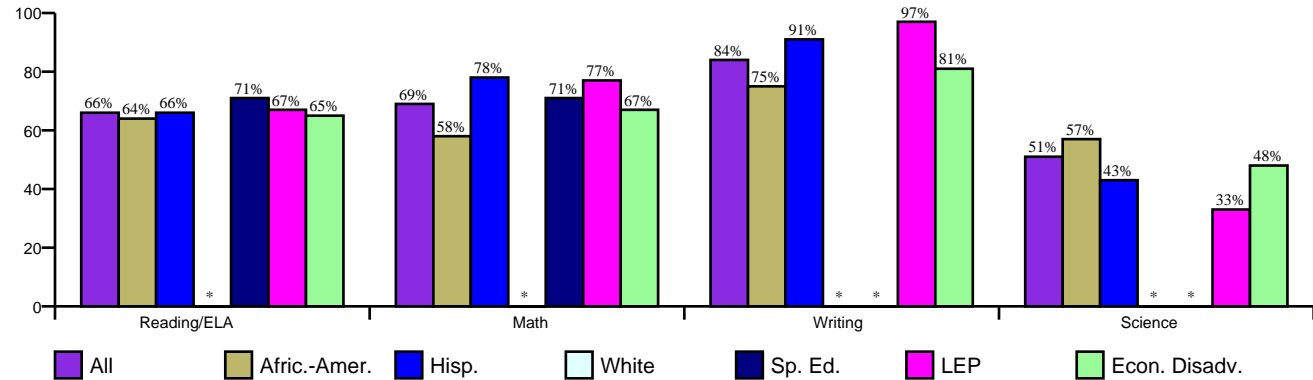

Percent of Students Passing TAKS, Spring 2007

Percent of Students Commended on TAKS

	Reading/ELA	Math	Writing	Science
All	11%	20%	15%	9%
Afric.-Amer.	11%	15%	14%	11%
Hisp.	10%	25%	15%	6%
White	*	*	*	*
Sp. Ed.	14%	14%	*	*
LEP	7%	23%	17%	8%
Econ. Disadv.	11%	19%	15%	8%

Student Behaviors

Attendance Rate 95.2%
Disciplinary Placement 0.4%
Retention Rates
Kindergarten 3.0%
1st Grade 3.9%
2nd Grade 6.5%
3rd Grade 6.3%
4th Grade 2.5%
5th Grade 3.3%
6th Grade 0.0%

Teacher & Staff Profile

Gender
Female 78.0%
Male 22.0%

Race/Ethnicity
African-American 24.0%
Asian 0.0%
Hispanic 30.0%
Native American 0.0%
White 46.0%

Average Years of Teaching Experience 9
Highly Qualified 100.0%
% Classes Taught by Highly Qualified n/a

Gold Performance Acknowledgements Legend

: Comparable Improvement: Mathematics