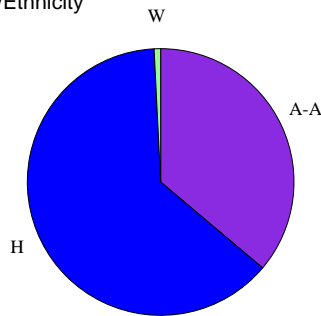

Gold Performance Acknowledgements

**Student Profile**

Enrollment 509  
Gender  
Female 47.9%  
Male 52.1%

**Race/Ethnicity**

African-American (A-A) 36.1%  
Asian (A) 0.0%  
Hispanic (H) 63.1%  
Nat. Amer. (N-A) 0.0%  
White (W) 0.8%

**Students by Program**

English as Second Language 0.4%  
Gifted/Talented 1.2%  
Advanced Courses n/a  
Special Ed. 7.3%  
Career Tech n/a  
Economic Disadvantage 95.3%  
Limited English Proficiency 52.7%  
At-Risk 79.0%  
Bilingual 51.9%