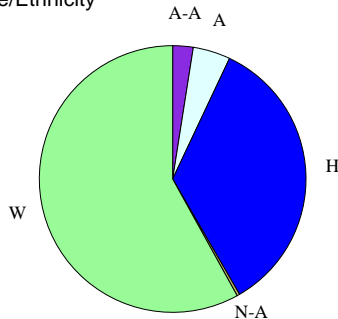

Gold Performance Acknowledgements
★ ★ ★ ★

Student Profile

Enrollment 927
Gender
Female 49.4%
Male 50.6%

Race/Ethnicity

African-American (A-A) 2.5%
Asian (A) 4.5%
Hispanic (H) 34.6%
Nat. Amer. (N-A) 0.3%
White (W) 58.0%