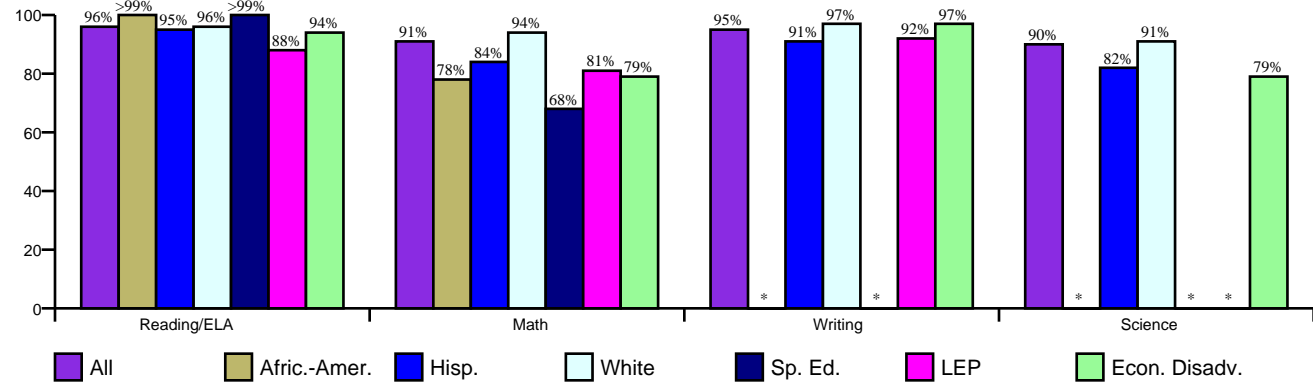

Percent of Students Passing TAKS, Spring 2007

Percent of Students Commended on TAKS

	Reading/ELA	Math	Writing	Science
All	51%	46%	53%	48%
African-American	11%	11%	*	*
Hispanic	30%	26%	32%	32%
White	60%	55%	60%	53%
Sp. Ed.	40%	16%	*	*
LEP	6%	14%	25%	*
Econ. Disadv.	18%	18%	21%	32%

Student Behaviors

Attendance Rate 95.2%
Disciplinary Placement n/a
Retention Rates
Kindergarten 0.8%
1st Grade 4.4%
2nd Grade 0.0%
3rd Grade 0.0%
4th Grade 0.0%
5th Grade 0.9%
6th Grade 0.0%

Teacher & Staff Profile

Gender
Female 95.8%
Male 4.2%

Race/Ethnicity
African-American 4.2%
Asian 0.0%
Hispanic 12.7%
Native American 0.0%
White 83.1%

Average Years of Teaching Experience 12
Highly Qualified 100.0%
% Classes Taught by Highly Qualified n/a

Gold Performance Acknowledgements Legend

★: Commended Performance: Writing
★: Commended Performance: Science
★: Comparable Improvement: Reading/ELA
★: Comparable Improvement: Mathematics