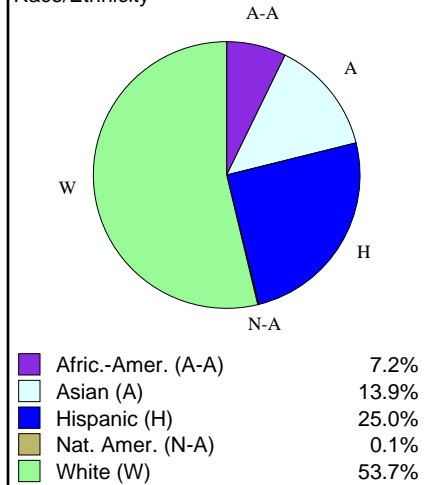

Gold Performance Acknowledgements
★ ★ ★

Student Profile

Enrollment 748
Gender
Female 47.6%
Male 52.4%

Race/Ethnicity

Percent of Students Passing TAKS, Spring 2007

Students by Program

English as Second Language 8.2%
Gifted/Talented 4.4%
Advanced Courses n/a
Special Ed. 3.5%
Career Tech n/a
Economic Disadvantage 23.4%
Limited English Proficiency 9.0%
At-Risk 33.3%
Bilingual 0.5%