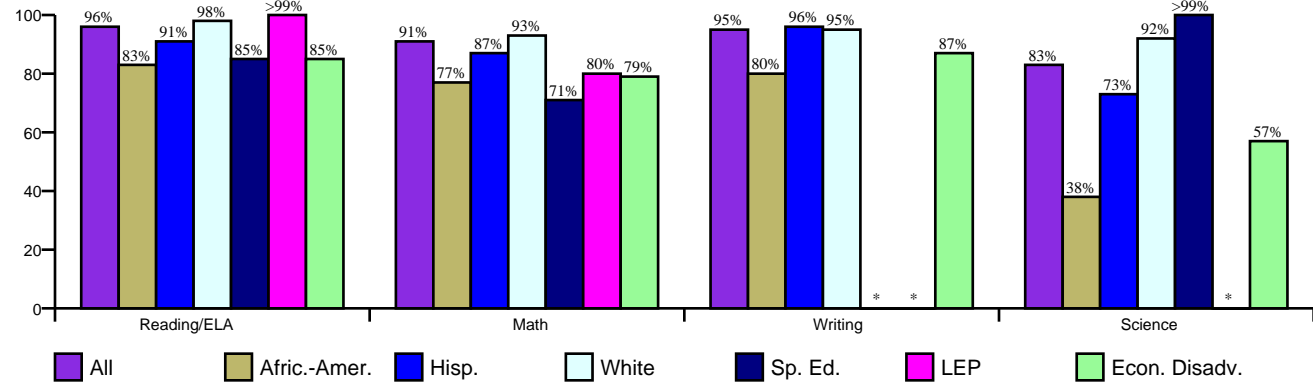

Gold Performance Acknowledgements
★ ★ ★

Student Profile

Enrollment 748
Gender
Female 47.6%
Male 52.4%

Race/Ethnicity

Percent of Students Passing TAKS, Spring 2007

Students by Program

English as Second Language 8.2%
Gifted/Talented 4.4%
Advanced Courses n/a
Special Ed. 3.5%
Career Tech n/a
Economic Disadvantage 23.4%
Limited English Proficiency 9.0%
At-Risk 33.3%
Bilingual 0.5%