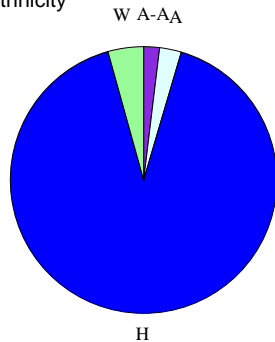

St. Elmo Elementary School

600 W. St. Elmo Austin, TX 78745
Phone: (512) 414-4477 Fax: (512) 442-6871
<http://www.austinschools.org/stelmo>
Principal: Adriana Gonzales

State Accountability Ratings
2005 2006 2007
Acceptable Acceptable Acceptable

Adequate Yearly Progress per NCLB
Met Met Met

Gold Performance Acknowledgements

Student Profile

Enrollment 417
Gender
Female 47.5%
Male 52.5%

Race/Ethnicity

African-American (A-A) 1.9%
Asian (A) 2.6%
Hispanic (H) 91.1%
Nat. Amer. (N-A) 0.0%
White (W) 4.3%

Students by Program

English as Second Language 7.0%
Gifted/Talented 5.5%
Advanced Courses n/a
Special Ed. 3.4%
Career Tech n/a
Economic Disadvantage 91.1%
Limited English Proficiency 59.7%
At-Risk 70.7%
Bilingual 51.8%