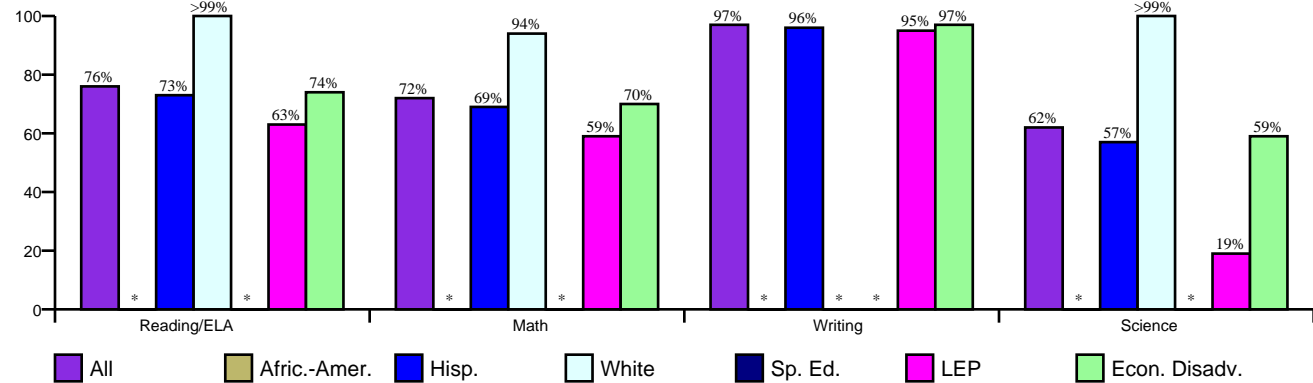

Percent of Students Passing TAKS, Spring 2007

Percent of Students Commended on TAKS

	Reading/ELA	Math	Writing	Science
All	11%	20%	18%	11%
Afric.-Amer.	*	*	*	*
Hisp.	10%	18%	15%	5%
White	13%	44%	*	43%
Sp. Ed.	*	*	*	*
LEP	5%	6%	5%	<1%
Econ. Disadv.	10%	20%	19%	10%

Student Behaviors

Attendance Rate 96.3%
Disciplinary Placement n/a
Retention Rates
Kindergarten 0.0%
1st Grade 0.0%
2nd Grade 0.0%
3rd Grade 0.0%
4th Grade 0.0%
5th Grade 0.0%
6th Grade 0.0%

Teacher & Staff Profile

Gender
Female 87.5%
Male 12.5%

Race/Ethnicity
African-American 2.5%
Asian 0.0%
Hispanic 50.0%
Native American 0.0%
White 47.5%

Average Years of Teaching Experience 10
Highly Qualified 100.0%
% Classes Taught by Highly Qualified n/a

Gold Performance Acknowledgements Legend

: Comparable Improvement: Mathematics