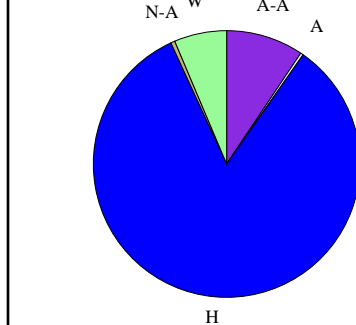

Gold Performance Acknowledgements

n/a

Student Profile

Enrollment 597
Gender
Female 52.6%
Male 47.4%

Race/Ethnicity

African-American (A-A) 9.4%
Asian (A) 0.3%
Hispanic (H) 83.4%
Nat. Amer. (N-A) 0.5%
White (W) 6.4%