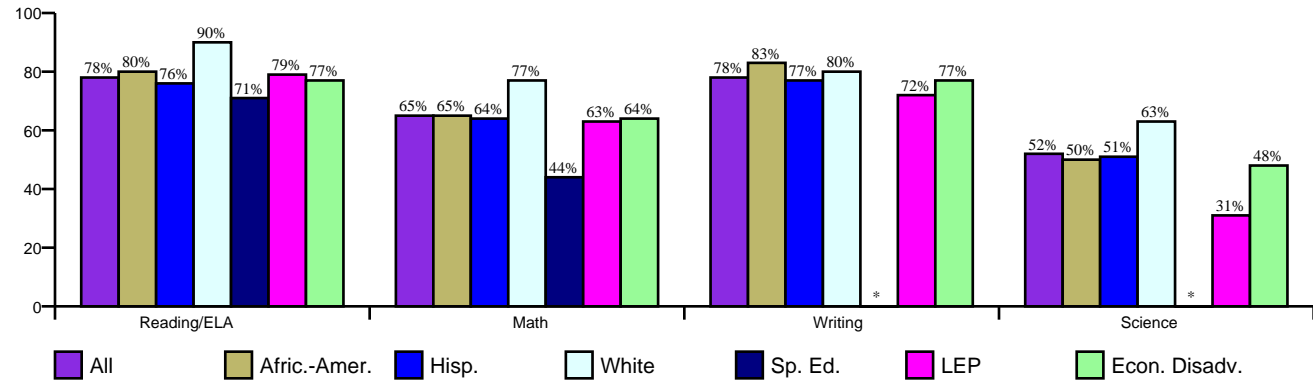

Percent of Students Passing TAKS, Spring 2007

Percent of Students Commended on TAKS

	Reading/ELA	Math	Writing	Science
All	19%	16%	8%	13%
African-American	10%	5%	<1%	<1%
Hispanic	19%	15%	10%	12%
White	30%	32%	<1%	25%
Sp. Ed.	14%	11%	*	*
LEP	16%	13%	<1%	<1%
Econ. Disadv.	18%	14%	9%	8%

Student Behaviors

Attendance Rate 95.2%
Disciplinary Placement 0.3%
Retention Rates
Kindergarten 4.8%
1st Grade 2.2%
2nd Grade 2.1%
3rd Grade 1.4%
4th Grade 0.0%
5th Grade 0.0%
6th Grade 0.0%

Teacher & Staff Profile

Gender
Female 94.5%
Male 5.5%

Race/Ethnicity
African-American 9.1%
Asian 1.8%
Hispanic 36.4%
Native American 0.0%
White 52.7%

Average Years of Teaching Experience 12
Highly Qualified 100.0%
% Classes Taught by Highly Qualified n/a

Gold Performance Acknowledgements Legend