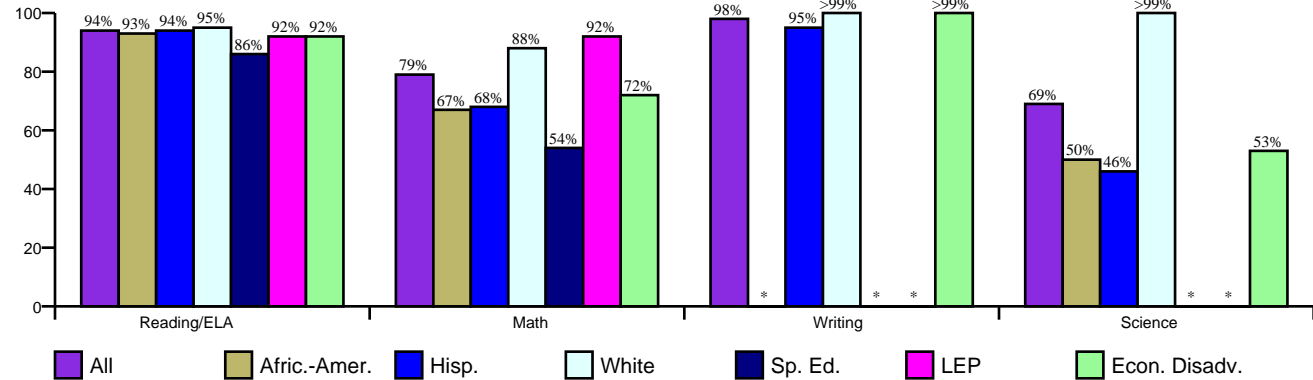

Percent of Students Passing TAKS, Spring 2007

Percent of Students Commended on TAKS

	Reading/ELA	Math	Writing	Science
All	55%	34%	63%	33%
Afric.-Amer.	27%	13%	*	<1%
Hisp.	44%	25%	58%	8%
White	66%	37%	56%	73%
Sp. Ed.	43%	15%	*	*
LEP	54%	25%	*	*
Econ. Disadv.	39%	22%	58%	33%

Student Behaviors

Attendance Rate 95.7%
Disciplinary Placement 0.2%
Retention Rates
Kindergarten 3.3%
1st Grade 0.0%
2nd Grade 0.0%
3rd Grade 6.9%
4th Grade 2.4%
5th Grade 2.5%
6th Grade 0.0%

Teacher & Staff Profile

Gender
Female 86.7%
Male 13.3%

Race/Ethnicity
African-American 0.0%
Asian 4.4%
Hispanic 15.6%
Native American 0.0%
White 80.0%

Average Years of Teaching Experience 11
Highly Qualified 100.0%
% Classes Taught by Highly Qualified n/a

Gold Performance Acknowledgements Legend

★: Commended Performance: Reading/ELA
★: Commended Performance: Writing
★: Commended Performance: Science