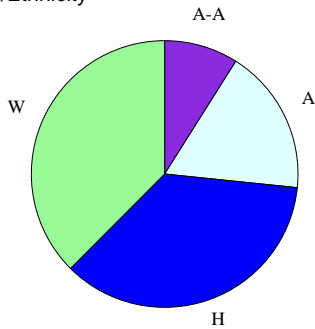

Adequate Yearly Progress per NCLB
Met Met Met

Gold Performance Acknowledgements
★ ★ ★

Student Profile

Enrollment 413
Gender
Female 45.8%
Male 54.2%

Race/Ethnicity

African-American (A-A) 9.0%
Asian (A) 17.7%
Hispanic (H) 35.8%
Nat. Amer. (N-A) 0.0%
White (W) 37.5%