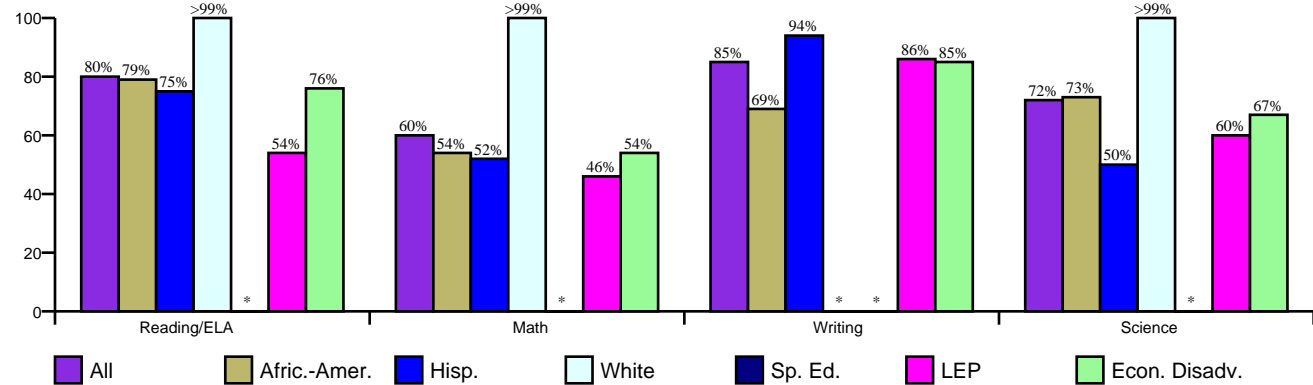

Percent of Students Passing TAKS, Spring 2007

Percent of Students Commended on TAKS

	Reading/ELA	Math	Writing	Science
All	26%	21%	24%	28%
Afric.-Amer.	25%	10%	15%	18%
Hisp.	10%	17%	19%	<1%
White	82%	65%	*	>99%
Sp. Ed.	*	*	*	*
LEP	8%	17%	14%	<1%
Econ. Disadv.	15%	14%	15%	17%

Teacher & Staff Profile

Gender		Race/Ethnicity	
Female	84.8%	African-American	17.4%
Male	15.2%	Asian	4.3%
		Hispanic	13.0%
Average Years of Teaching Experience	11	Native American	0.0%
Highly Qualified	100.0%	White	65.2%
% Classes Taught by Highly Qualified	n/a		

Gold Performance Acknowledgements Legend

☆☆: Commended Performance: Science
☆☆: Comparable Improvement: Reading/ELA