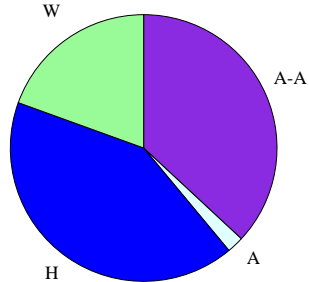

Maplewood Elementary School

3808 Maplewood Ave Austin, TX 78722
Phone: (512) 414-4402
<http://www.austinschools.org/maplewood>
Principal: Luiz Lazaro

State Accountability Ratings
2005 Acceptable 2006 Acceptable 2007 Acceptable
Adequate Yearly Progress per NCLB
Met Met Met

Gold Performance Acknowledgements
☆☆

Student Profile

Enrollment 344
Gender
Female 49.4%
Male 50.6%

Race/Ethnicity

Afric.-Amer. (A-A)	36.9%
Asian (A)	2.0%
Hispanic (H)	41.6%
Nat. Amer. (N-A)	0.0%
White (W)	19.5%