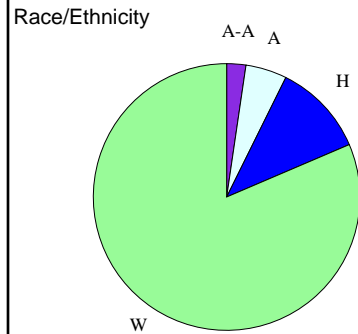

Gold Performance Acknowledgements  
★ ★ ★ ★

**Student Profile**  
Enrollment 560  
Gender  
Female 48.8%  
Male 51.2%

African-American (A-A) 2.3%  
Asian (A) 5.0%  
Hispanic (H) 11.3%  
Nat. Amer. (N-A) 0.0%  
White (W) 81.4%