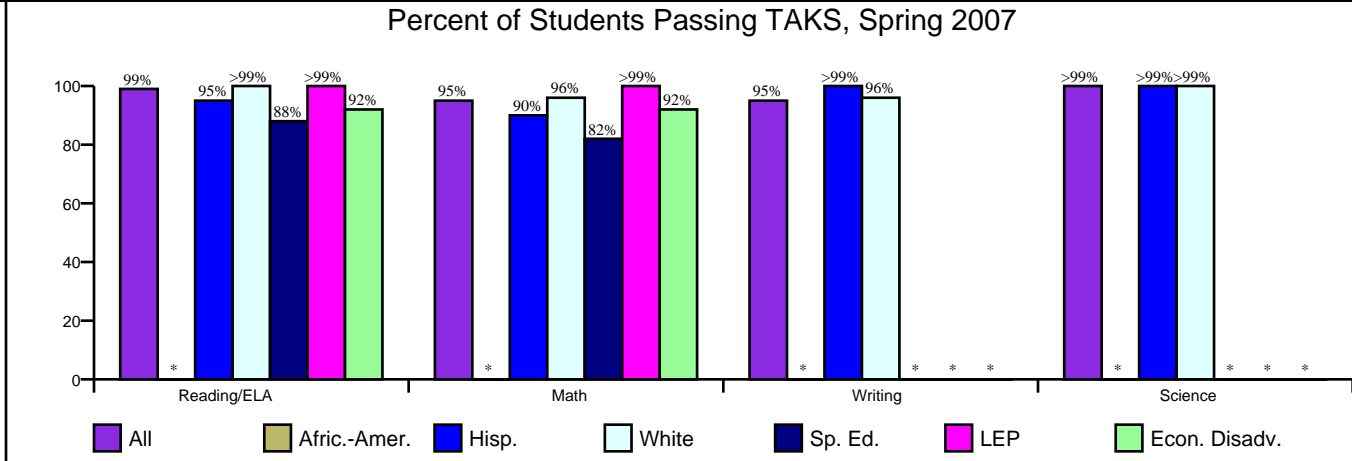

Percent of Students Commended on TAKS

	Reading/ELA	Math	Writing	Science
All	59%	49%	65%	69%
African-American	*	*	*	*
Hispanic	43%	33%	33%	60%
White	62%	51%	69%	71%
Sp. Ed.	<1%	27%	*	*
LEP	29%	14%	*	*
Econ. Disadv.	33%	17%	*	*

Teacher & Staff Profile

Gender		Race/Ethnicity	
Female	91.5%	African-American	2.1%
Male	8.5%	Asian	2.1%
		Hispanic	10.6%
Average Years of Teaching Experience	14	Native American	0.0%
Highly Qualified	100.0%	White	85.1%
% Classes Taught by Highly Qualified	n/a		

Gold Performance Acknowledgements Legend

- ★: Commended Performance: Reading/ELA
- ★: Commended Performance: Mathematics
- ★: Commended Performance: Writing
- ★: Commended Performance: Science