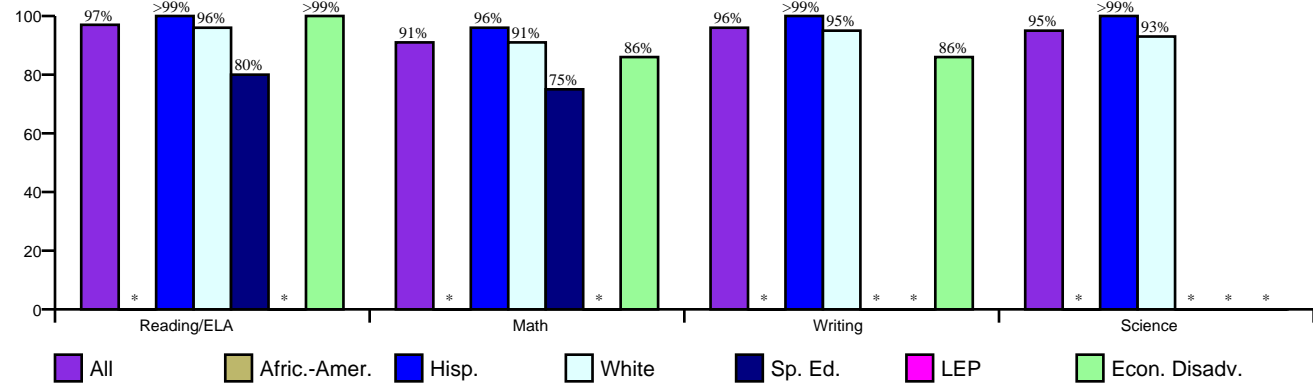

Percent of Students Passing TAKS, Spring 2007

Percent of Students Commended on TAKS

	Reading/ELA	Math	Writing	Science
All	58%	40%	40%	55%
African-American	*	*	*	*
Hispanic	52%	42%	71%	71%
White	62%	41%	34%	53%
Sp. Ed.	60%	13%	*	*
LEP	*	*	*	*
Econ. Disadv.	33%	21%	29%	*

Teacher & Staff Profile

Gender		Race/Ethnicity	
Female	93.0%	African-American	4.7%
Male	7.0%	Asian	0.0%
		Hispanic	4.7%
Average Years of Teaching Experience	12	Native American	0.0%
Highly Qualified	100.0%	White	90.7%
% Classes Taught by Highly Qualified	n/a		

Gold Performance Acknowledgements Legend

★: Commended Performance: Reading/ELA
★: Commended Performance: Mathematics
★: Commended Performance: Writing
★: Commended Performance: Science