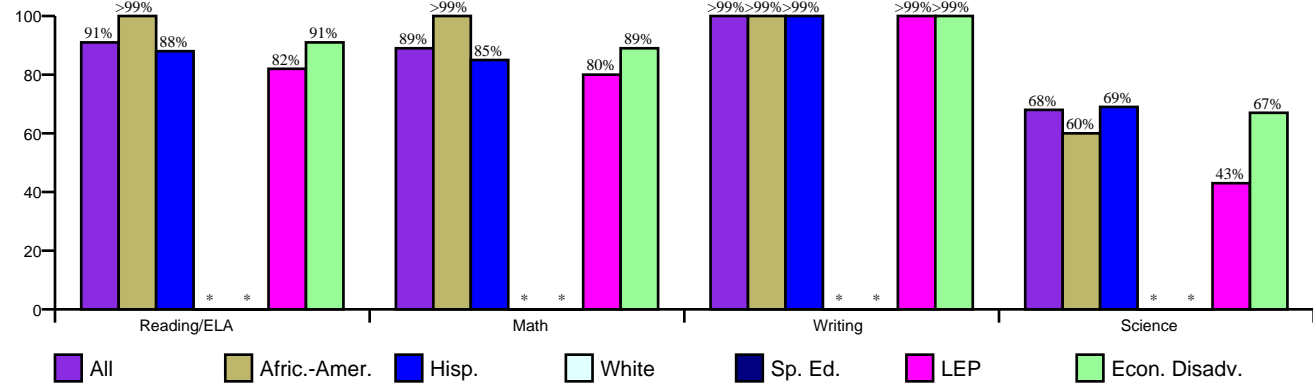

Percent of Students Passing TAKS, Spring 2007

Percent of Students Commended on TAKS

	Reading/ELA	Math	Writing	Science
All	23%	37%	25%	42%
African-American	5%	40%	33%	40%
Hispanic	29%	35%	20%	46%
White	*	*	*	*
Sp. Ed.	*	*	*	*
LEP	26%	35%	20%	29%
Econ. Disadv.	22%	36%	25%	39%

Student Behaviors

Attendance Rate	96.6%
Disciplinary Placement	0.7%
Retention Rates	
Kindergarten	2.0%
1st Grade	0.0%
2nd Grade	10.8%
3rd Grade	5.2%
4th Grade	0.0%
5th Grade	0.0%
6th Grade	0.0%

Teacher & Staff Profile

Gender		Race/Ethnicity	
Female	93.1%	African-American	24.1%
Male	6.9%	Asian	0.0%
		Hispanic	41.4%
		Native American	0.0%
		White	34.5%
Average Years of Teaching Experience	9		
Highly Qualified	100.0%		
% Classes Taught by Highly Qualified	n/a		

Gold Performance Acknowledgements Legend

- ★: Commended Performance: Mathematics
- ★: Commended Performance: Writing
- ★: Commended Performance: Science
- ★: Comparable Improvement: Reading/ELA
- ★: Comparable Improvement: Mathematics