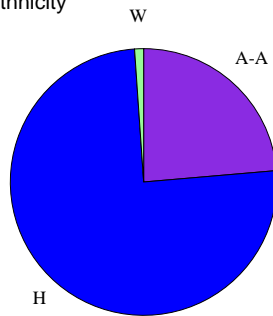

Gold Performance Acknowledgements

Student Profile

Enrollment 275
Gender
Female 50.2%
Male 49.8%

Race/Ethnicity

African-American (A-A)	23.6%
Asian (A)	0.0%
Hispanic (H)	75.3%
Nat. Amer. (N-A)	0.0%
White (W)	1.1%