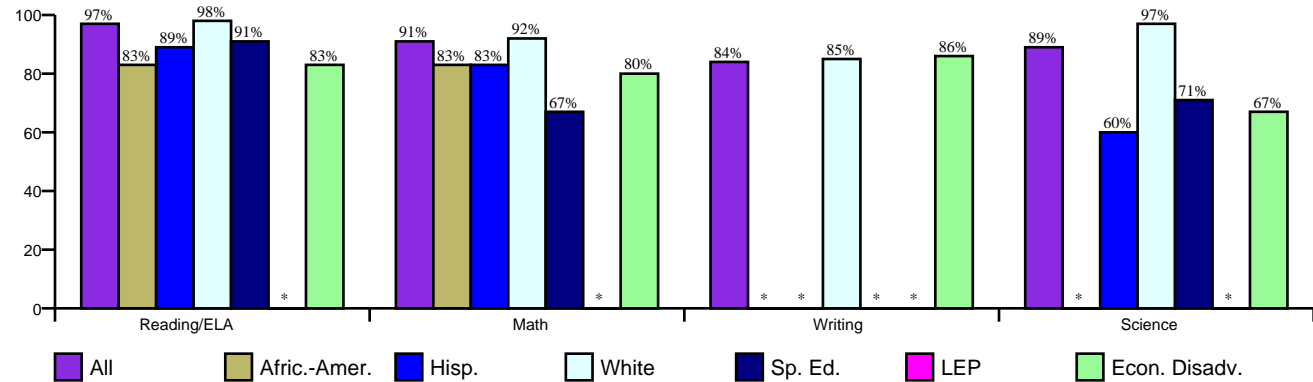

Percent of Students Passing TAKS, Spring 2007

Percent of Students Commended on TAKS

	Reading/ELA	Math	Writing	Science
All	55%	47%	20%	46%
African-American	33%	33%	*	*
Hispanic	29%	14%	*	10%
White	62%	53%	23%	55%
Sp. Ed.	27%	17%	*	29%
LEP	*	*	*	*
Econ. Disadv.	46%	32%	14%	17%

Teacher & Staff Profile

Gender		Race/Ethnicity	
Female	87.9%	African-American	0.0%
Male	12.1%	Asian	0.0%
		Hispanic	3.0%
Average Years of Teaching Experience	11	Native American	0.0%
Highly Qualified	100.0%	White	97.0%
% Classes Taught by Highly Qualified	n/a		

Gold Performance Acknowledgements Legend

☆☆: Commended Performance: Reading/ELA
☆☆: Commended Performance: Mathematics
☆☆: Commended Performance: Science
☆☆: Comparable Improvement: Reading/ELA