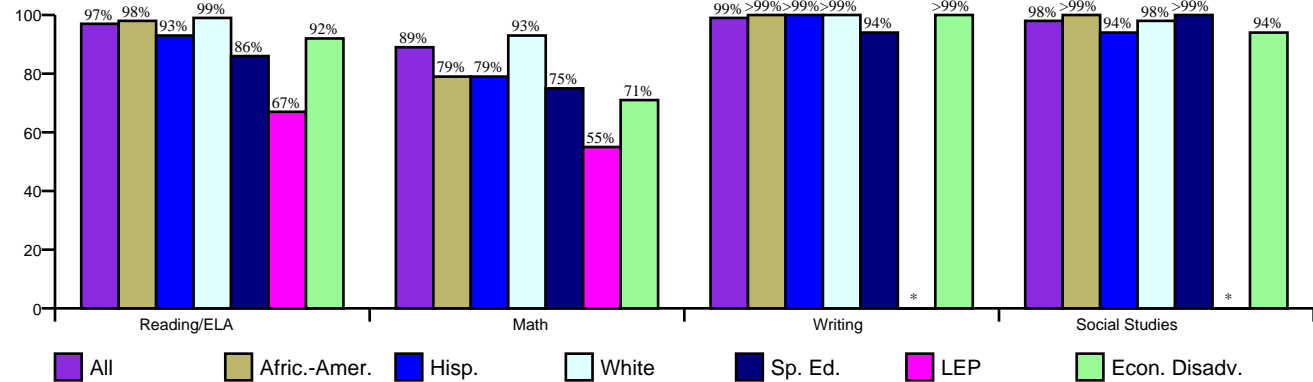

Percent of Students Passing TAKS, Spring 2007

Percent of Students Commended on TAKS

	Reading/ELA	Math	Writing	Social Studies
All	63%	38%	53%	71%
African-American	45%	23%	53%	40%
Hispanic	45%	26%	42%	50%
White	69%	42%	57%	76%
Sp. Ed.	26%	13%	24%	38%
LEP	<1%	<1%	*	*
Econ. Disadv.	34%	16%	33%	32%

Teacher & Staff Profile

Gender		Race/Ethnicity	
Female	74.4%	African-American	5.6%
Male	25.6%	Asian	1.1%
		Hispanic	12.2%
		Native American	0.0%
		White	81.1%
Average Years of Teaching Experience	10		
Highly Qualified	100.0%		
% Classes Taught by Highly Qualified	100.0%		

Gold Performance Acknowledgements Legend

★ : Commended Performance: Reading/ELA
★ : Commended Performance: Writing
★ : Commended Performance: Social Studies