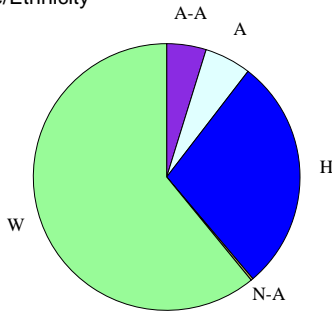

Bailey Middle School

4020 Lost Oasis Hollow Austin, TX 78739
Phone: (512) 414-4990 Fax: (512) 292-0898
<http://www.austinschools.org/bailey>
Principal: Julia Fletcher

State Accountability Ratings
2005 2006 2007
Acceptable Acceptable Recognized
Adequate Yearly Progress per NCLB
Met Met Met

Gold Performance Acknowledgements
★ ★ ★

Student Profile

Enrollment 1149
Gender
Female 48.7%
Male 51.3%

Race/Ethnicity

African-American (A-A)	4.8%
Asian (A)	5.7%
Hispanic (H)	28.4%
Nat. Amer. (N-A)	0.3%
White (W)	60.9%