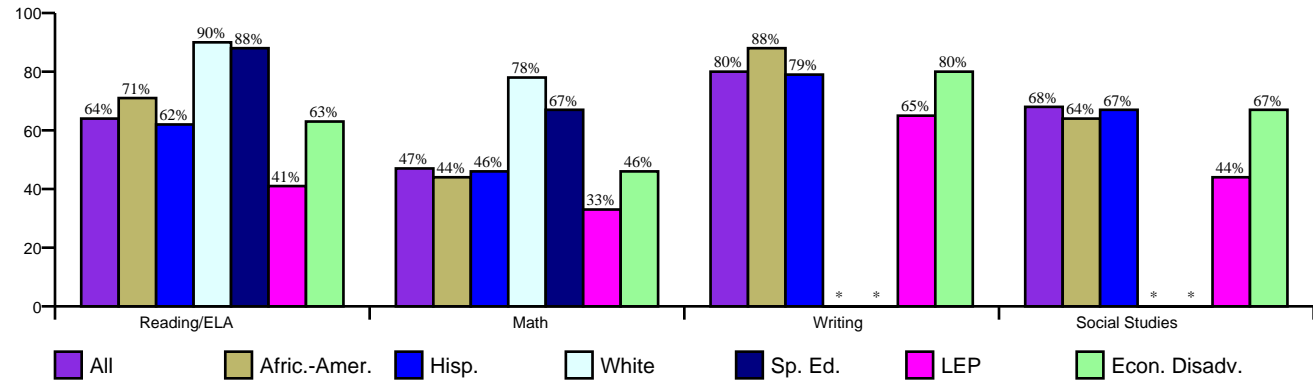

Gold Performance Acknowledgements
 n/a

Student Profile

Enrollment 497
 Gender
 Female 45.5%
 Male 54.5%

Race/Ethnicity

Percent of Students Passing TAKS, Spring 2007

Students by Program

English as Second Language 50.1%
 Gifted/Talented 3.2%
 Advanced Courses 6.2%
 Special Ed. 16.5%
 Career Tech 49.7%
 Economic Disadvantage 95.4%
 Limited English Proficiency 53.9%
 At-Risk 79.7%
 Bilingual 1.4%