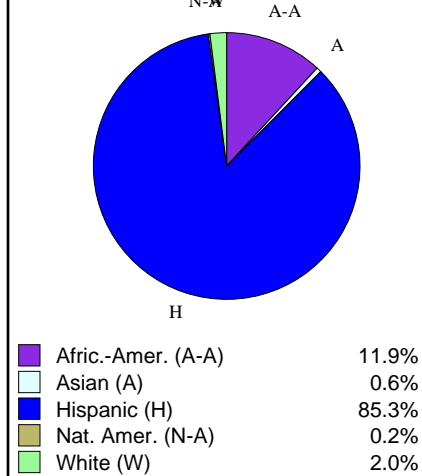

Gold Performance Acknowledgements
 n/a

Student Profile

Enrollment 497
 Gender
 Female 45.5%
 Male 54.5%

Race/Ethnicity

Percent of Students Passing TAKS, Spring 2007

Students by Program

English as Second Language 50.1%
 Gifted/Talented 3.2%
 Advanced Courses 6.2%
 Special Ed. 16.5%
 Career Tech 49.7%
 Economic Disadvantage 95.4%
 Limited English Proficiency 53.9%
 At-Risk 79.7%
 Bilingual 1.4%

Percent of Students Commended on TAKS

	Reading/ELA	Math	Writing	Social Studies
All	14%	4%	11%	6%
Afric.-Amer.	13%	<1%	12%	5%
Hisp.	12%	5%	11%	6%
White	70%	<1%	*	*
Sp. Ed.	<1%	11%	*	*
LEP	5%	4%	2%	<1%
Econ. Disadv.	13%	4%	10%	5%