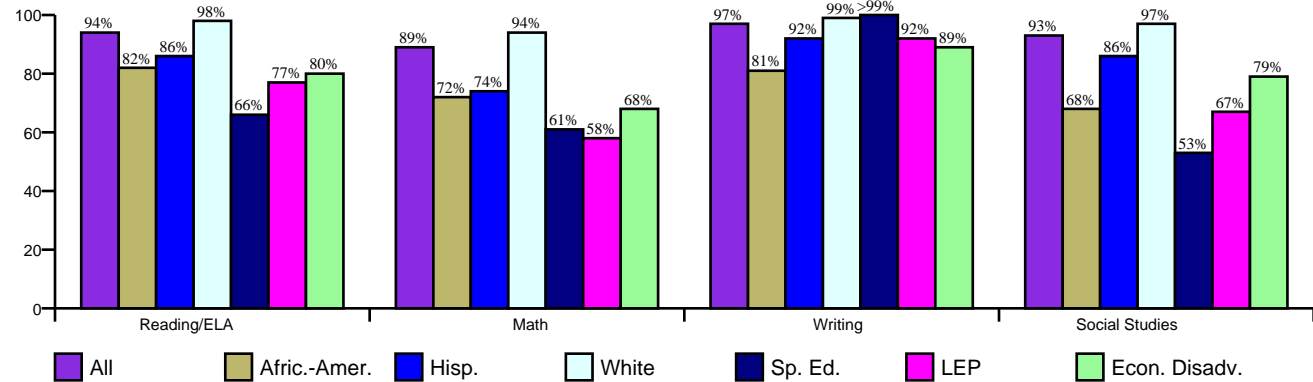

Percent of Students Passing TAKS, Spring 2007

Percent of Students Commended on TAKS

	Reading/ELA	Math	Writing	Social Studies
All	60%	41%	56%	55%
Afric.-Amer.	39%	17%	29%	47%
Hisp.	38%	21%	34%	37%
White	68%	48%	64%	60%
Sp. Ed.	17%	4%	7%	<1%
LEP	20%	18%	17%	<1%
Econ. Disadv.	28%	12%	34%	23%

Teacher & Staff Profile

Gender		Race/Ethnicity	
Female	74.0%	African-American	8.3%
Male	26.0%	Asian	0.0%
		Hispanic	16.7%
		Native American	0.0%
		White	75.0%
Average Years of Teaching Experience	12		
Highly Qualified	100.0%		
% Classes Taught by Highly Qualified	100.0%		

Gold Performance Acknowledgements Legend

★ : Commended Performance: Reading/ELA
★ : Commended Performance: Writing