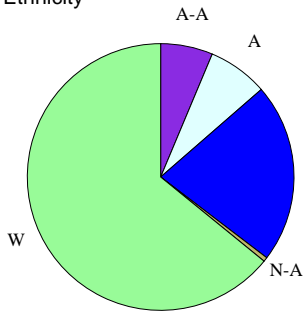

Gold Performance Acknowledgements
★ ★

Student Profile

Enrollment 1154
Gender
Female 50.0%
Male 50.0%

Race/Ethnicity

African-American (A-A)	6.3%
Asian (A)	7.3%
Hispanic (H)	21.8%
Nat. Amer. (N-A)	0.5%
White (W)	64.1%