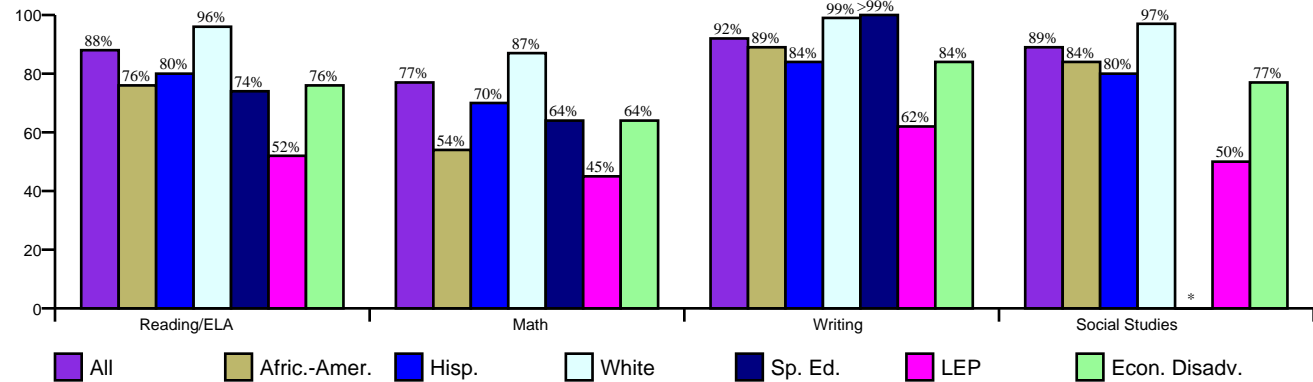

Percent of Students Passing TAKS, Spring 2007

Percent of Students Commended on TAKS

	Reading/ELA	Math	Writing	Social Studies
All	47%	22%	36%	46%
Afric.-Amer.	28%	4%	21%	16%
Hisp.	23%	11%	19%	20%
White	67%	33%	55%	67%
Sp. Ed.	14%	9%	9%	*
LEP	2%	2%	<1%	<1%
Econ. Disadv.	20%	7%	17%	14%

Student Behaviors

Attendance Rate 95.4%
Disciplinary Placement 2.6%
Retention Rates
6th Grade 0.4%
7th Grade 0.5%
8th Grade 0.4%

Teacher & Staff Profile

Gender
Female 73.1%
Male 26.9%

Race/Ethnicity
African-American 20.9%
Asian 1.5%
Hispanic 11.9%
Native American 0.0%
White 65.7%

Average Years of Teaching Experience 14
Highly Qualified 100.0%
% Classes Taught by Highly Qualified 100.0%

Gold Performance Acknowledgements Legend