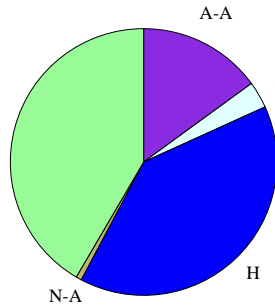

Adequate Yearly Progress per NCLB
Met Met Met

Gold Performance Acknowledgements

n/a

Student Profile

Enrollment 741
Gender
Female 45.1%
Male 54.9%

Race/Ethnicity

African-American (A-A) 15.0%
Asian (A) 3.2%
Hispanic (H) 39.5%
Nat. Amer. (N-A) 0.7%
White (W) 41.6%

Students by Program

English as Second Language 10.4%
Gifted/Talented 10.1%
Advanced Courses 4.6%
Special Ed. 16.7%
Career Tech 40.2%
Economic Disadvantage 50.1%
Limited English Proficiency 12.7%
At-Risk 46.8%
Bilingual 0.4%